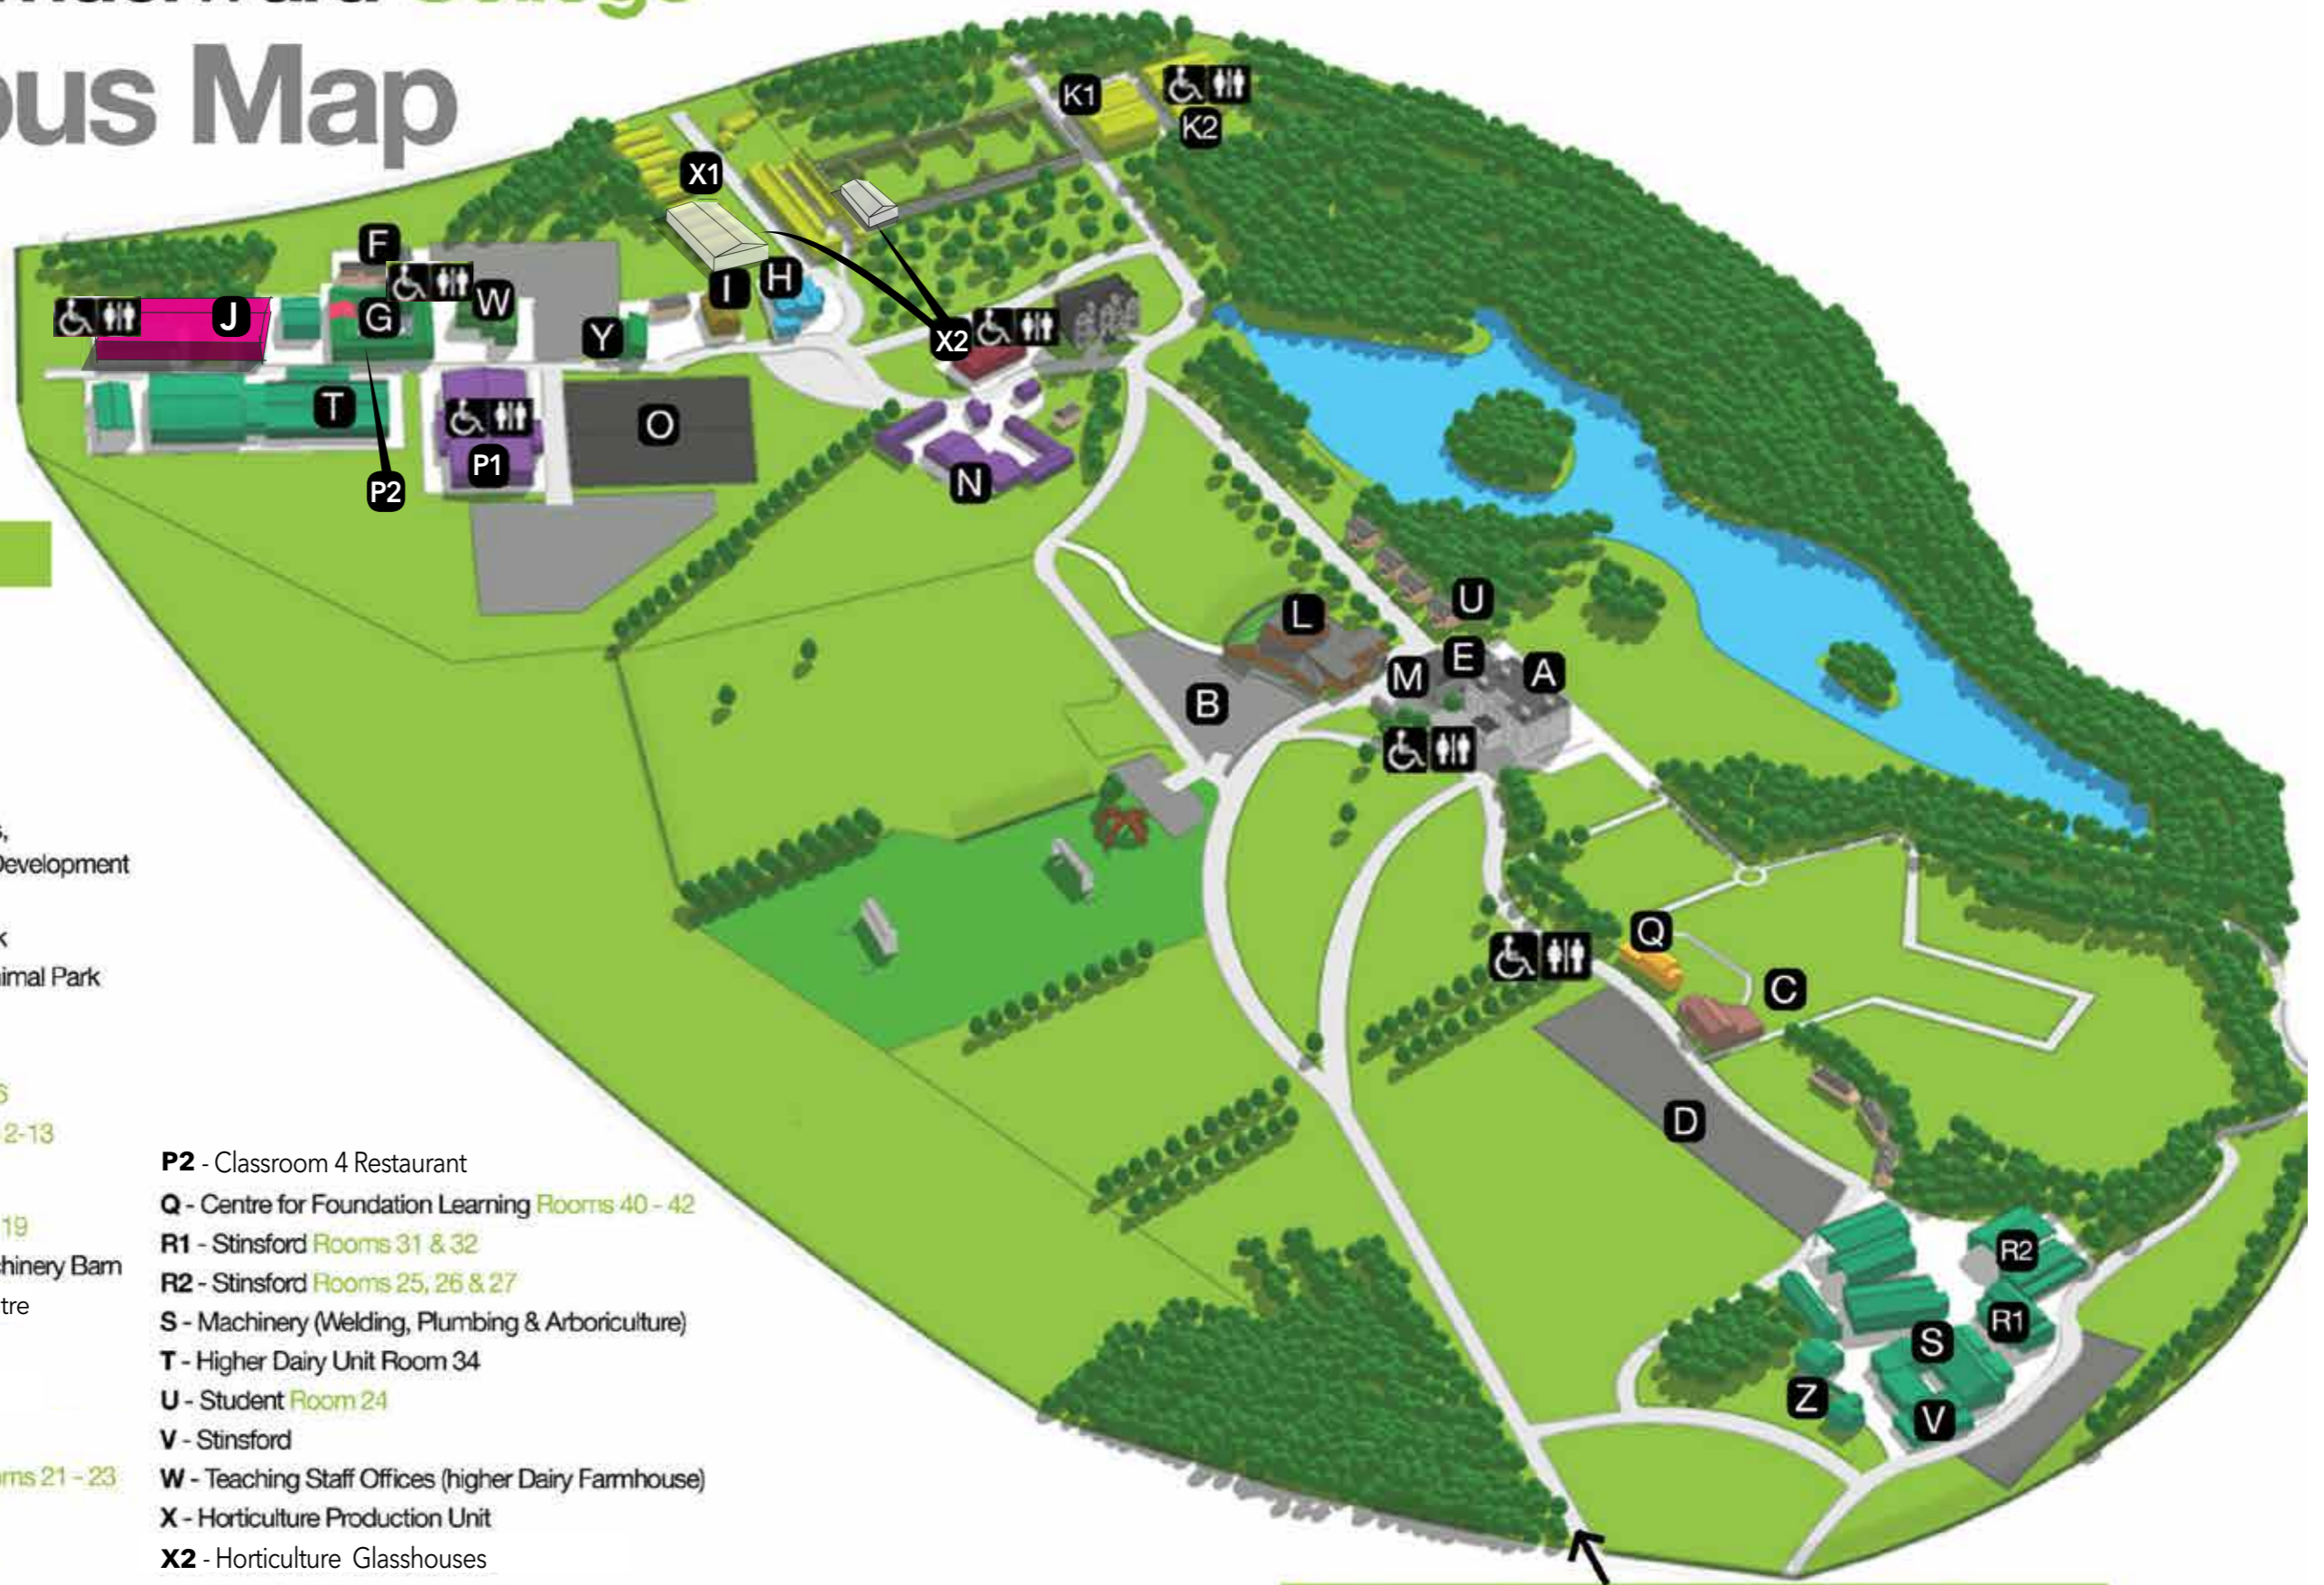

C - Visitor's Centre - Gardens & Animal Park

D - Car Park for Visitor's Centre

E - Coach House Cafe

F - RSPCA Cattery Rooms 35 & 36

G - Courtyard Classrooms Rooms 2-13
Student support
Common rooms

H - Outdoor Activity Centre Room 19

M - Annexe Room 25

N - Manor Stables Room 20 A&B

O - Outdoor Riding School

P1 - Indoor Arena

P2 - Classroom 4 Restaurant

Q - Centre for Foundation Learning Rooms 40 - 42

R1 - Stinsford Rooms 31 & 32

R2 - Stinsford Rooms 25, 26 & 27

S - Machinery (Welding, Plumbing & Arboriculture)

T - Higher Dairy Unit Room 34

U - Student Room 24

V - Stinsford

W - Teaching Staff Offices (higher Dairy Farmhouse)
Learning Support Rooms

X - Horticulture Production Unit

X2 - Horticulture Glasshouses

Y - Sticklefords Centre Rooms 48 - 50

Z - Stinsford Business Centre, Agriculture &
Countryside Teaching Staff Offices

Entrance from the A35 & Dorchester

Kingston Maurward College